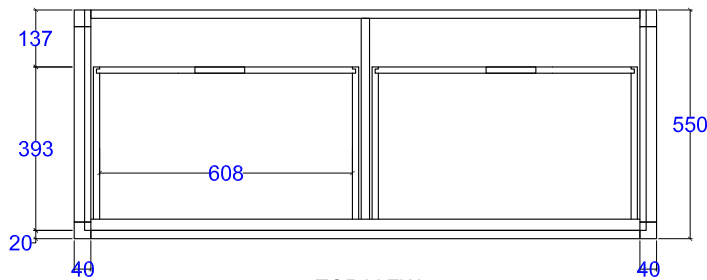

Item Code	58127	Date	May 12th, 2017		
Item Size	140 x 55 x 88,8	Packing size			
Drawing Type	2 D	Drawing by	Rosy	Checked by	Fajar
Oak Cuadro bathroom cabinet - 2 drawers					

Remarks:

- Material : Oak solid
- Finishing : Natural varnish
- with invisible handle
- with Movento blumotion full extension runner
- inner drawer height = 150mm
- space between wall and drawer = 13,7cm
- drawer and fix panel are 3 mm inwards from frame
- drawers are cut from one panel
- without back panel
- without top panel
- with rubber shoe
- with hanging hardware for anti-tipping
- to be paired with solid surface top (left, right, and front side should stick out 3mm)