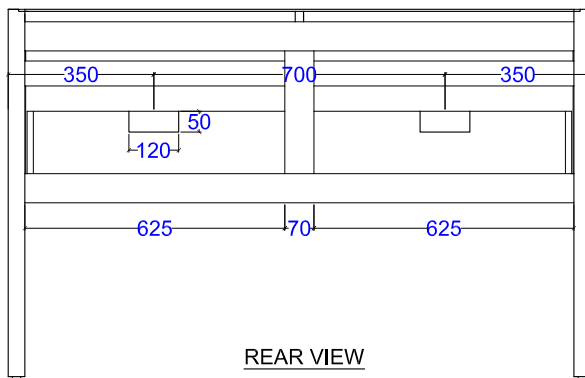

Item Code	58127	Date	May 12th, 2017		
Item Size	140 x 55 x 88,8	Packing size			
Drawing Type	2 D	Drawing by	Rosy	Checked by	Fajar
Oak Cuadro bathroom cabinet - 2 drawers					

Remarks:

- Material : Oak solid
- Finishing : Natural varnish
- with invisible handle
- with Movento blumotion full extension runner
- inner drawer height = 150mm
- space between wall and drawer = 13,7cm
- drawer and fix panel are 3 mm inwards from frame
- drawers are cut from one panel
- without back panel
- without top panel
- with rubber shoe
- with hanging hardware for anti-tipping
- to be paired with solid surface top (left, right, and front side should stick out 3mm)