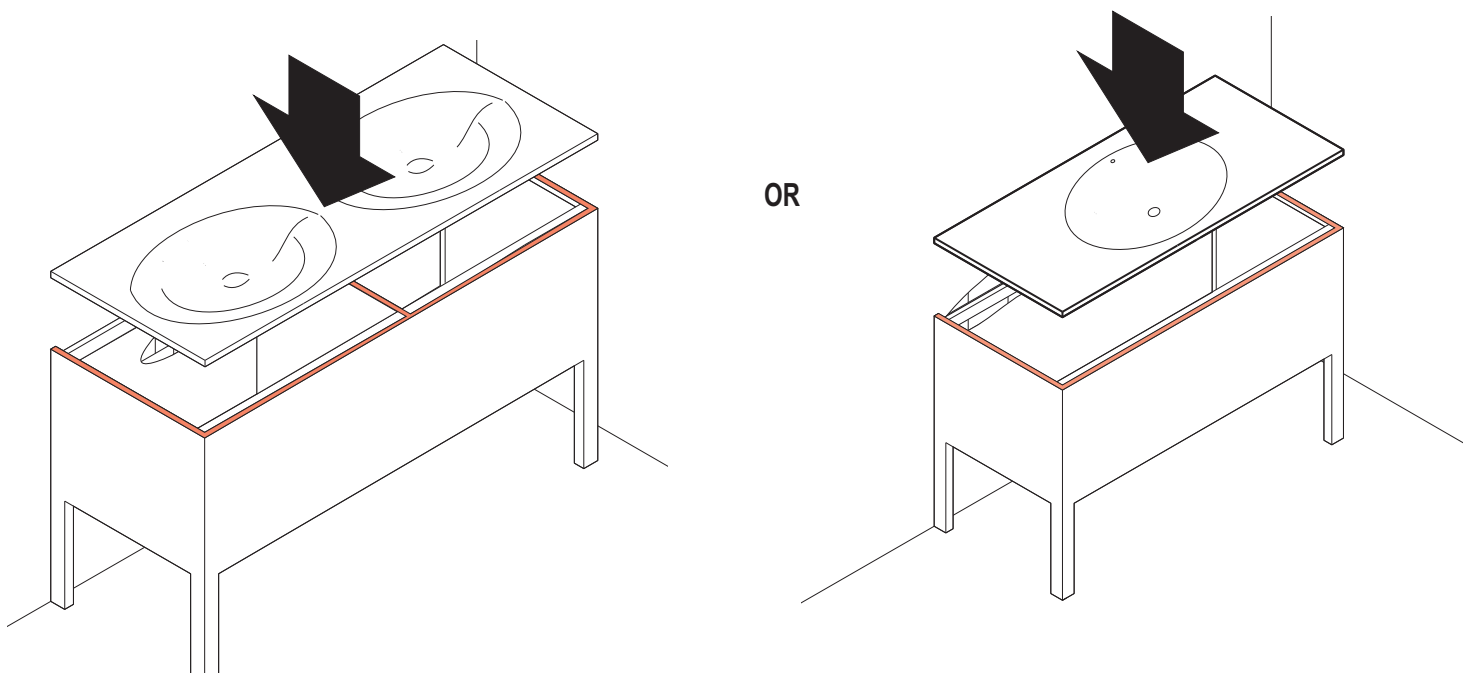

Item Code	58127	Date	May 12th, 2017		
Item Size	140 x 55 x 88,8	Packing size			
Drawing Type	2 D	Drawing by	Rosy	Checked by	Fajar
Oak Cuadro bathroom cabinet - 2 drawers					

Remarks:

- Material : Oak solid
- Finishing : Natural varnish
- with invisible handle
- with Movento blumotion full extension runner
- inner drawer height = 150mm
- space between wall and drawer = 13,7cm
- drawer and fix panel are 3 mm inwards from frame
- drawers are cut from one panel
- without back panel
- without top panel
- with rubber shoe
- with hanging hardware for anti-tipping
- to be paired with solid surface top (left, right, and front side should stick out 3mm)

SYMBOLS

DIRECTION

NUMBER OF
PERSON NEEDED

USE SILICONE GLUE

SOLID SURFACE BATHROOM WASH SINK ASSEMBLY INSTRUCTION FOR WASH SINK INSTALLATION

A. GLUING THE CABINET

! CABINET MIGHT BE SLIGHTLY DIFFERENT FROM ILLUSTRATION

B. INSTALLING SINK

! WAIT 24 HOURS TO LET IT DRY NATURALLY