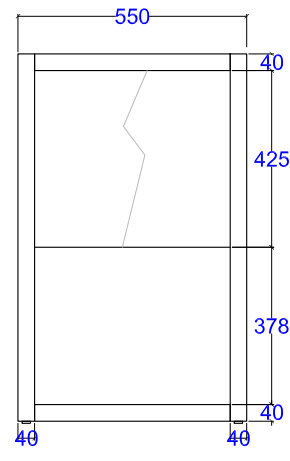

Item Code	58127	Date	May 12th, 2017		
Item Size	140 x 55 x 88,8	Packing size			
Drawing Type	2 D	Drawing by	Rosy	Checked by	Fajar
Oak Cuadro bathroom cabinet - 2 drawers					

Remarks:

- Material : Oak solid
- Finishing : Natural varnish
- with invisible handle
- with Movento blumotion full extension runner
- inner drawer height = 150mm
- space between wall and drawer = 13,7cm
- drawer and fix panel are 3 mm inwards from frame
- drawers are cut from one panel
- without back panel
- without top panel
- with rubber shoe
- with hanging hardware for anti-tipping
- to be paired with solid surface top (left, right, and front side should stick out 3mm)