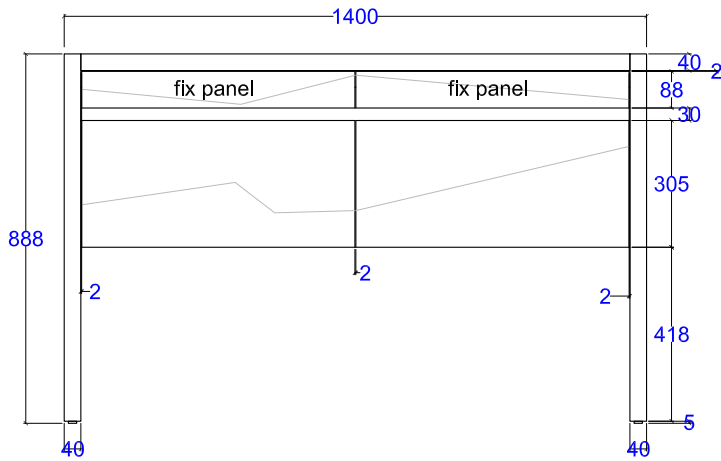

Item Code	58127	Date	May 12th, 2017		
Item Size	140 x 55 x 88,8	Packing size			
Drawing Type	2 D	Drawing by	Rosy	Checked by	Fajar
Oak Cuadro bathroom cabinet - 2 drawers					

Remarks:

- Material : Oak solid
- Finishing : Natural varnish
- with invisible handle
- with Movento blumotion full extension runner
- inner drawer height = 150mm
- space between wall and drawer = 13,7cm
- drawer and fix panel are 3 mm inwards from frame
- drawers are cut from one panel
- without back panel
- without top panel
- with rubber shoe
- with hanging hardware for anti-tipping
- to be paired with solid surface top (left, right, and front side should stick out 3mm)