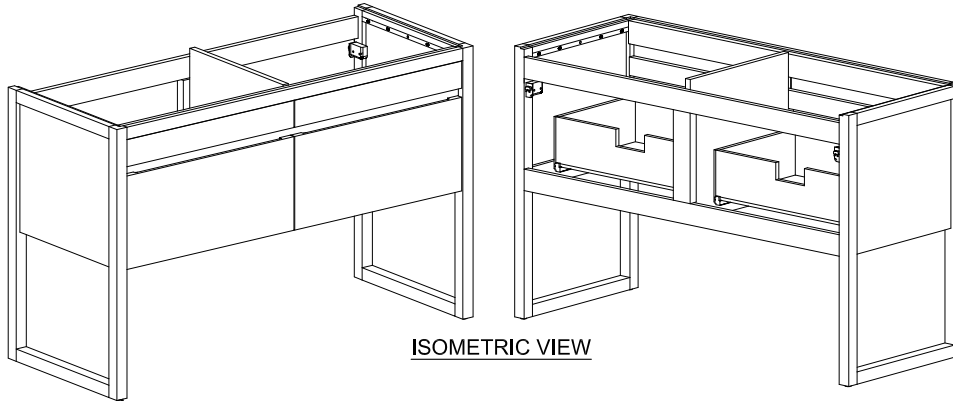

Item Code	58127	Date	May 12th, 2017		
Item Size	140 x 55 x 88,8	Packing size			
Drawing Type	2 D	Drawing by	Rosy	Checked by	Fajar
Oak Cuadro bathroom cabinet - 2 drawers					

Remarks:

- Material : Oak solid
- Finishing : Natural varnish
- with invisible handle
- with Movento blumotion full extension runner
- inner drawer height = 150mm
- space between wall and drawer = 13,7cm
- drawer and fix panel are 3 mm inwards from frame
- drawers are cut from one panel
- without back panel
- without top panel
- with rubber shoe
- with hanging hardware for anti-tipping
- to be paired with solid surface top (left, right, and front side should stick out 3mm)