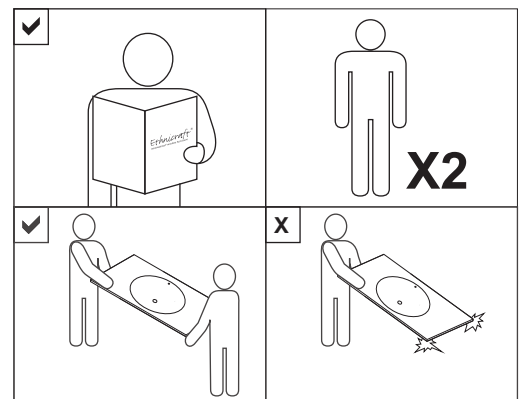

Item Code	58127	Date	May 12th, 2017		
Item Size	140 x 55 x 88,8	Packing size			
Drawing Type	2 D	Drawing by	Rosy	Checked by	Fajar
Oak Cuadro bathroom cabinet - 2 drawers					

Remarks:

- Material : Oak solid
- Finishing : Natural varnish
- with invisible handle
- with Movento blumotion full extension runner
- inner drawer height = 150mm
- space between wall and drawer = 13,7cm
- drawer and fix panel are 3 mm inwards from frame
- drawers are cut from one panel
- without back panel
- without top panel
- with rubber shoe
- with hanging hardware for anti-tipping
- to be paired with solid surface top (left, right, and front side should stick out 3mm)

SOLID SURFACE BATHROOM SINK ASSEMBLY INSTRUCTION FOR SINK INSTALLATION

TOOL

NOTICE

**READ INSTRUCTIONS COMPLETELY BEFORE INSTALLATION.
SEEK THE ADVICE OF A PROFESSIONAL IF YOU ARE NOT
FAMILIAR WITH THESE INSTALLATION**