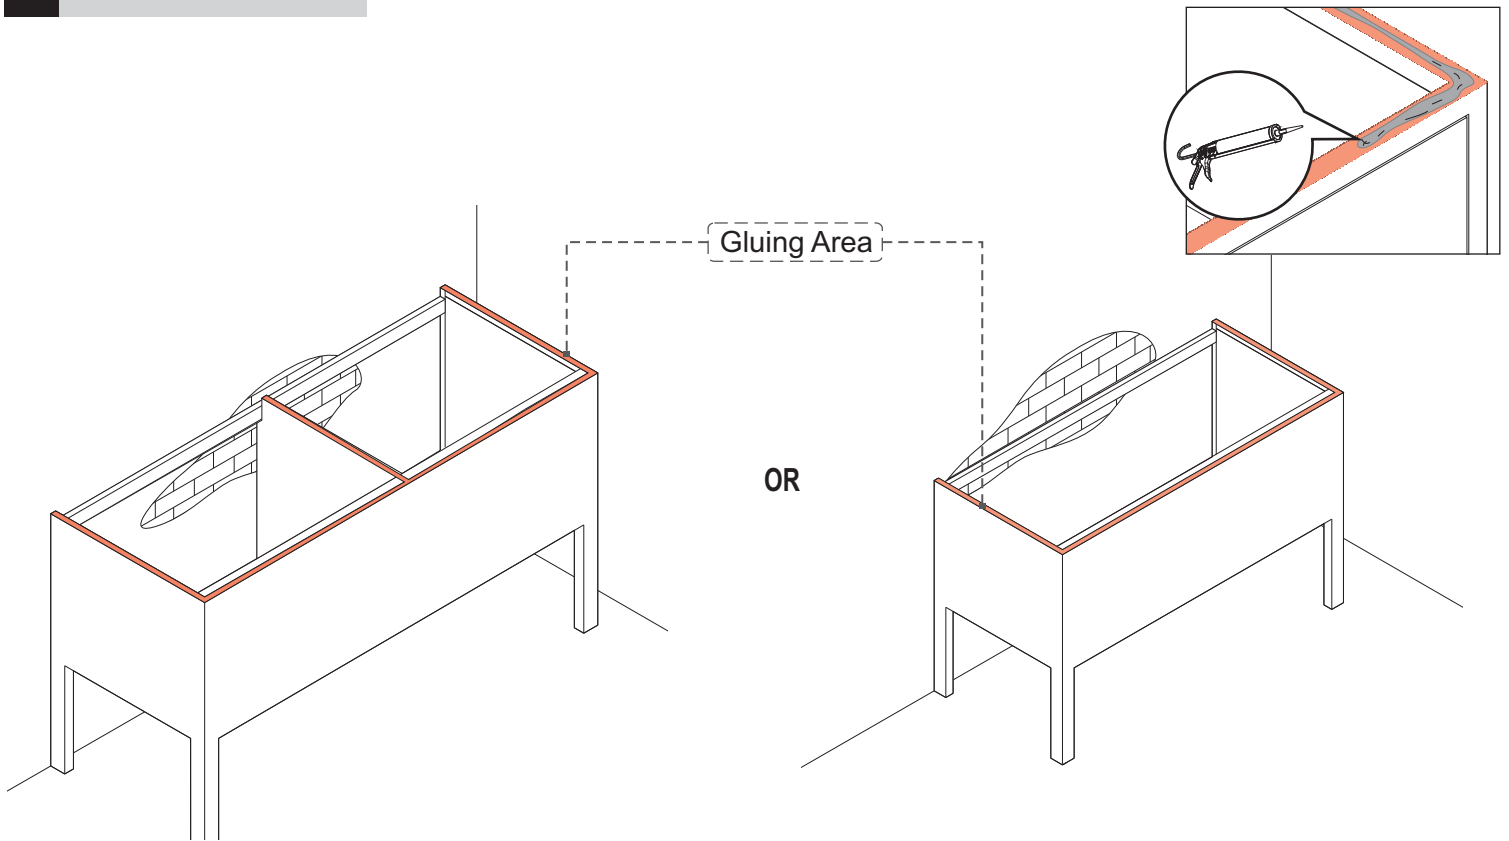

Item Code	58127	Date	May 12th, 2017		
Item Size	140 x 55 x 88,8	Packing size			
Drawing Type	2 D	Drawing by	Rosy	Checked by	Fajar
Oak Cuadro bathroom cabinet - 2 drawers					

Remarks:

- Material : Oak solid
- Finishing : Natural varnish
- with invisible handle
- with Movento blumotion full extension runner
- inner drawer height = 150mm
- space between wall and drawer = 13,7cm
- drawer and fix panel are 3 mm inwards from frame
- drawers are cut from one panel
- without back panel
- without top panel
- with rubber shoe
- with hanging hardware for anti-tipping
- to be paired with solid surface top (left, right, and front side should stick out 3mm)

SYMBOLS

DIRECTION

NUMBER OF
PERSON NEEDED

USE SILICONE GLUE

SOLID SURFACE BATHROOM WASH SINK ASSEMBLY INSTRUCTION FOR WASH SINK INSTALLATION

A. GLUING THE CABINET

! CABINET MIGHT BE SLIGHTLY DIFFERENT FROM ILLUSTRATION

B. INSTALLING SINK

! WAIT 24 HOURS TO LET IT DRY NATURALLY